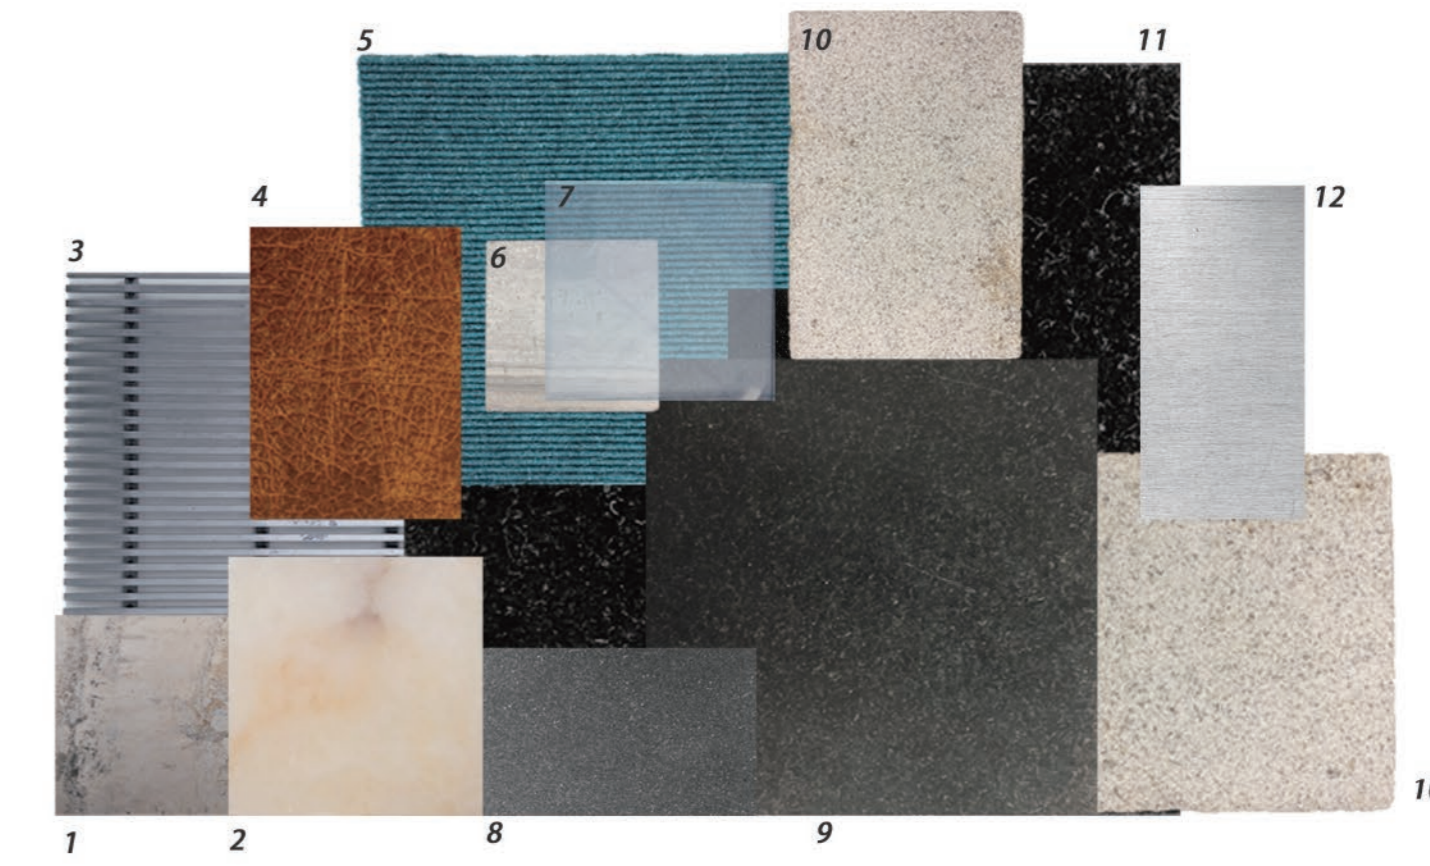

BOOKSHELF DESIGN & MODEL STUDY

The second area is the bookshelf area, where a total of 12 bookshelves are arranged. Each shelf is a monument, made of black granite. Only one book can be placed on each shelf, and the front and back of the book are illuminated. The facade of this area is made of crisscrossed grey bricks, which allow sunlight to reach the interior through small holes, and the crisscrossed brick areas are also diffused by angles and reflections.

MEDITATION AREA

Through the narrow, dark bookshelves, visitors arrive at the most open meditation area. A B&B Italian bench is in the center.

The front is the infinite light, behind is the past.

MIRROR AREA RENDERING

MATERIAL STUDY

- 1: Granite outdoor chairs
- 2: Quartzite outdoor bench
- 3: stainless steel out door platform
- 4: leather mediate area chairs
- 5: rug mediate area
- 6: marble mediate area table
- 7: glass mediate area table
- 8: granite reception desk
- 9: granite customed bookshelves
- 10: granite mediate partition finish
- 11: rug bookshelves area
- 12: alluminum meditation area bench