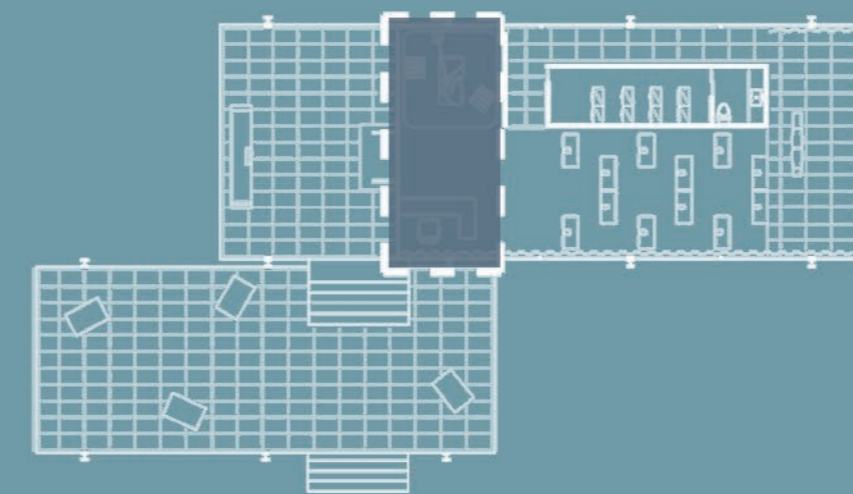

LIGHTING PLAN & SECTIONS

During the night, the library will be empty. The swat position and core are illuminated by top light, while the rest are mainly illuminated by linear ground light

MEDIATE AREA

There is a service staff to take visitor's coat and bring them drinks

BOOKSHELF DESIGN & MODEL STUDY

The second area is the bookshelf area, where a total of 12 bookshelves are arranged. Each shelf is a monument, made of black granite. Only one book can be placed on each shelf, and the front and back of the book are illuminated. The facade of this area is made of crisscrossed grey bricks, which allow sunlight to reach the interior through small holes, and the crisscrossed brick areas are also diffused by angles and reflections.

MEDITATION AREA

Through the narrow, dark bookshelves, visitors arrive at the most open meditation area. A B&B Italian bench is in the center.

The front is the infinite light, behind is the past.

MIRROR AREA RENDERING