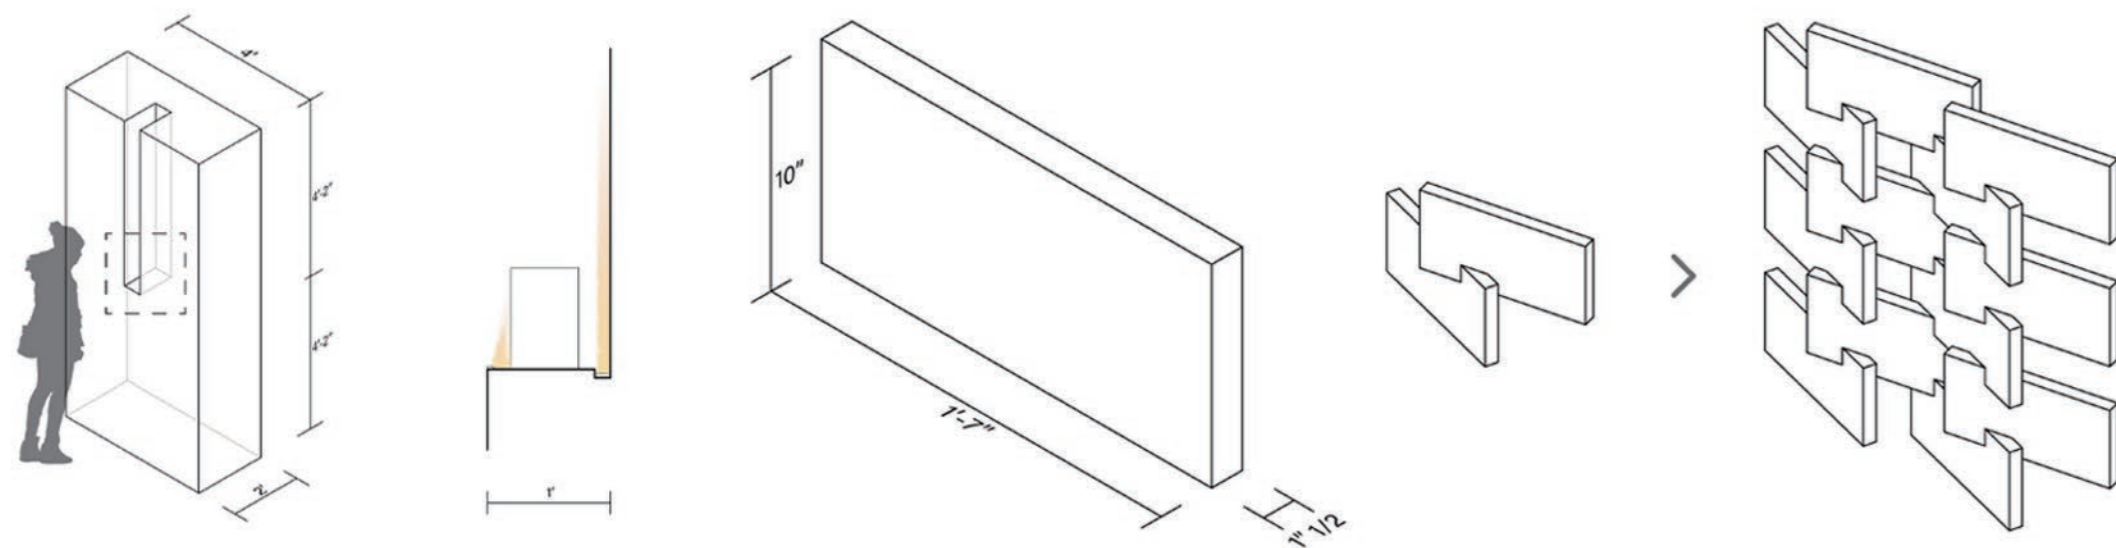

LIGHTING PLAN & SECTIONS

During the night, the library will be empty. The swat position and core are illuminated by top light, while the rest are mainly illuminated by linear ground light

MEDIATE AREA

There is a service staff to take visitor's coat and bring them drinks

BOOKSHELF DESIGN & MODEL STUDY

The second area is the bookshelf area, where a total of 12 bookshelves are arranged. Each shelf is a monument, made of black granite. Only one book can be placed on each shelf, and the front and back of the book are illuminated. The facade of this area is made of crisscrossed grey bricks, which allow sunlight to reach the interior through small holes, and the crisscrossed brick areas are also diffused by angles and reflections.

MEDITATION AREA

Through the narrow, dark bookshelves, visitors arrive at the most open meditation area. A B&B Italian bench is in the center.

The front is the infinite light, behind is the past.

MIRROR AREA RENDERING