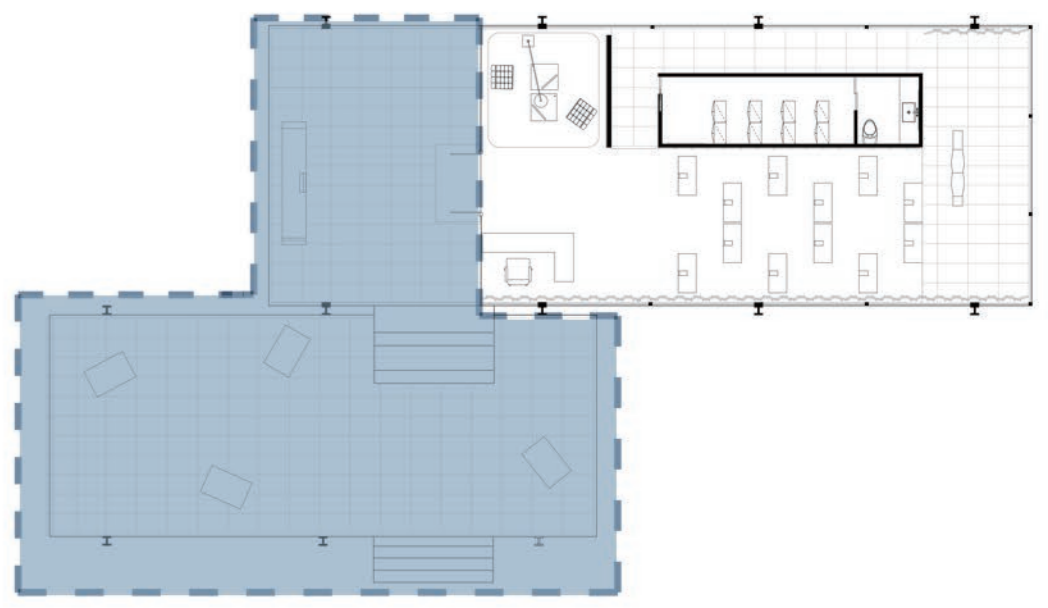

LIGHTING PLAN & SECTIONS

During the night, the library will be empty. The swat position and core are illuminated by top light, while the rest are mainly illuminated by linear ground light

MEDIATE AREA

There is a service staff to take visitor's coat and bring them drinks

BOOKSHELF DESIGN & MODEL STUDY

The second area is the bookshelf area, where a total of 12 bookshelves are arranged. Each shelf is a monument, made of black granite. Only one book can be placed on each shelf, and the front and back of the book are illuminated. The facade of this area is made of crisscrossed grey bricks, which allow sunlight to reach the interior through small holes, and the crisscrossed brick areas are also diffused by angles and reflections.