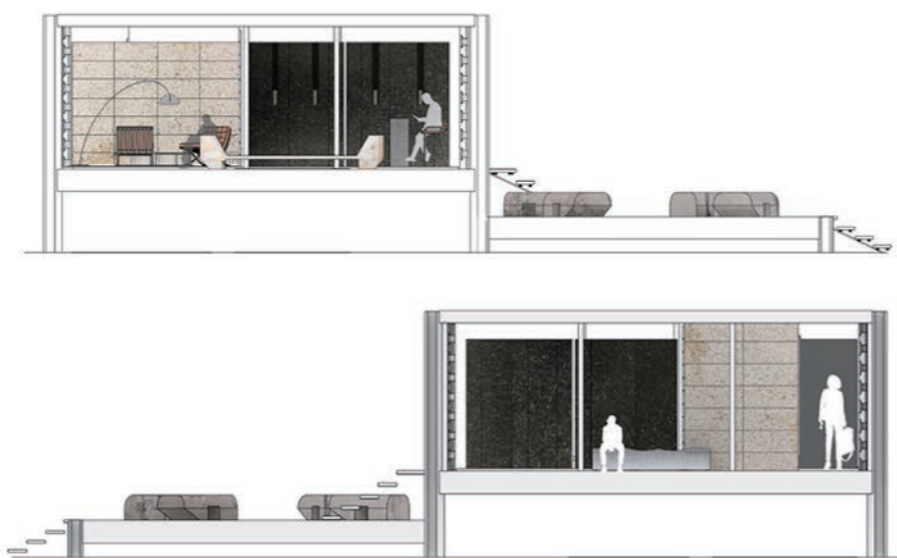

MONUMENTAL LIBRARY

INTERIOR RENOVATION OF FARNSWORTHHOUSE

FINISH PLAN

OUTDOOR AREA

The open platform will cover by snow for a long time, we choose the furniture designed by rick owens with stone finishes, creating a monumental atmosphere for the audience arriving at the library.

LIGHTING PLAN & SECTIONS

During the night, the library will be empty. The swat position and core are illuminated by top light, while the rest are mainly illuminated by linear ground light

MEDIATE AREA

There is a service staff to take visitor's coat and bring them drinks

BOOKSHELF DESIGN & MODEL STUDY

The second area is the bookshelf area, where a total of 12 bookshelves are arranged. Each shelf is a monument, made of black granite. Only one book can be placed on each shelf, and the front and back of the book are illuminated. The facade of this area is made of crisscrossed grey bricks, which allow sunlight to reach the interior through small holes, and the crisscrossed brick areas are also diffused by angles and reflections.

MEDITATION AREA

Through the narrow, dark bookshelves, visitors arrive at the most open meditation area. A B&B Italian bench is in the center.

The front is the infinite light, behind is the past.

MIRROR AREA RENDERING