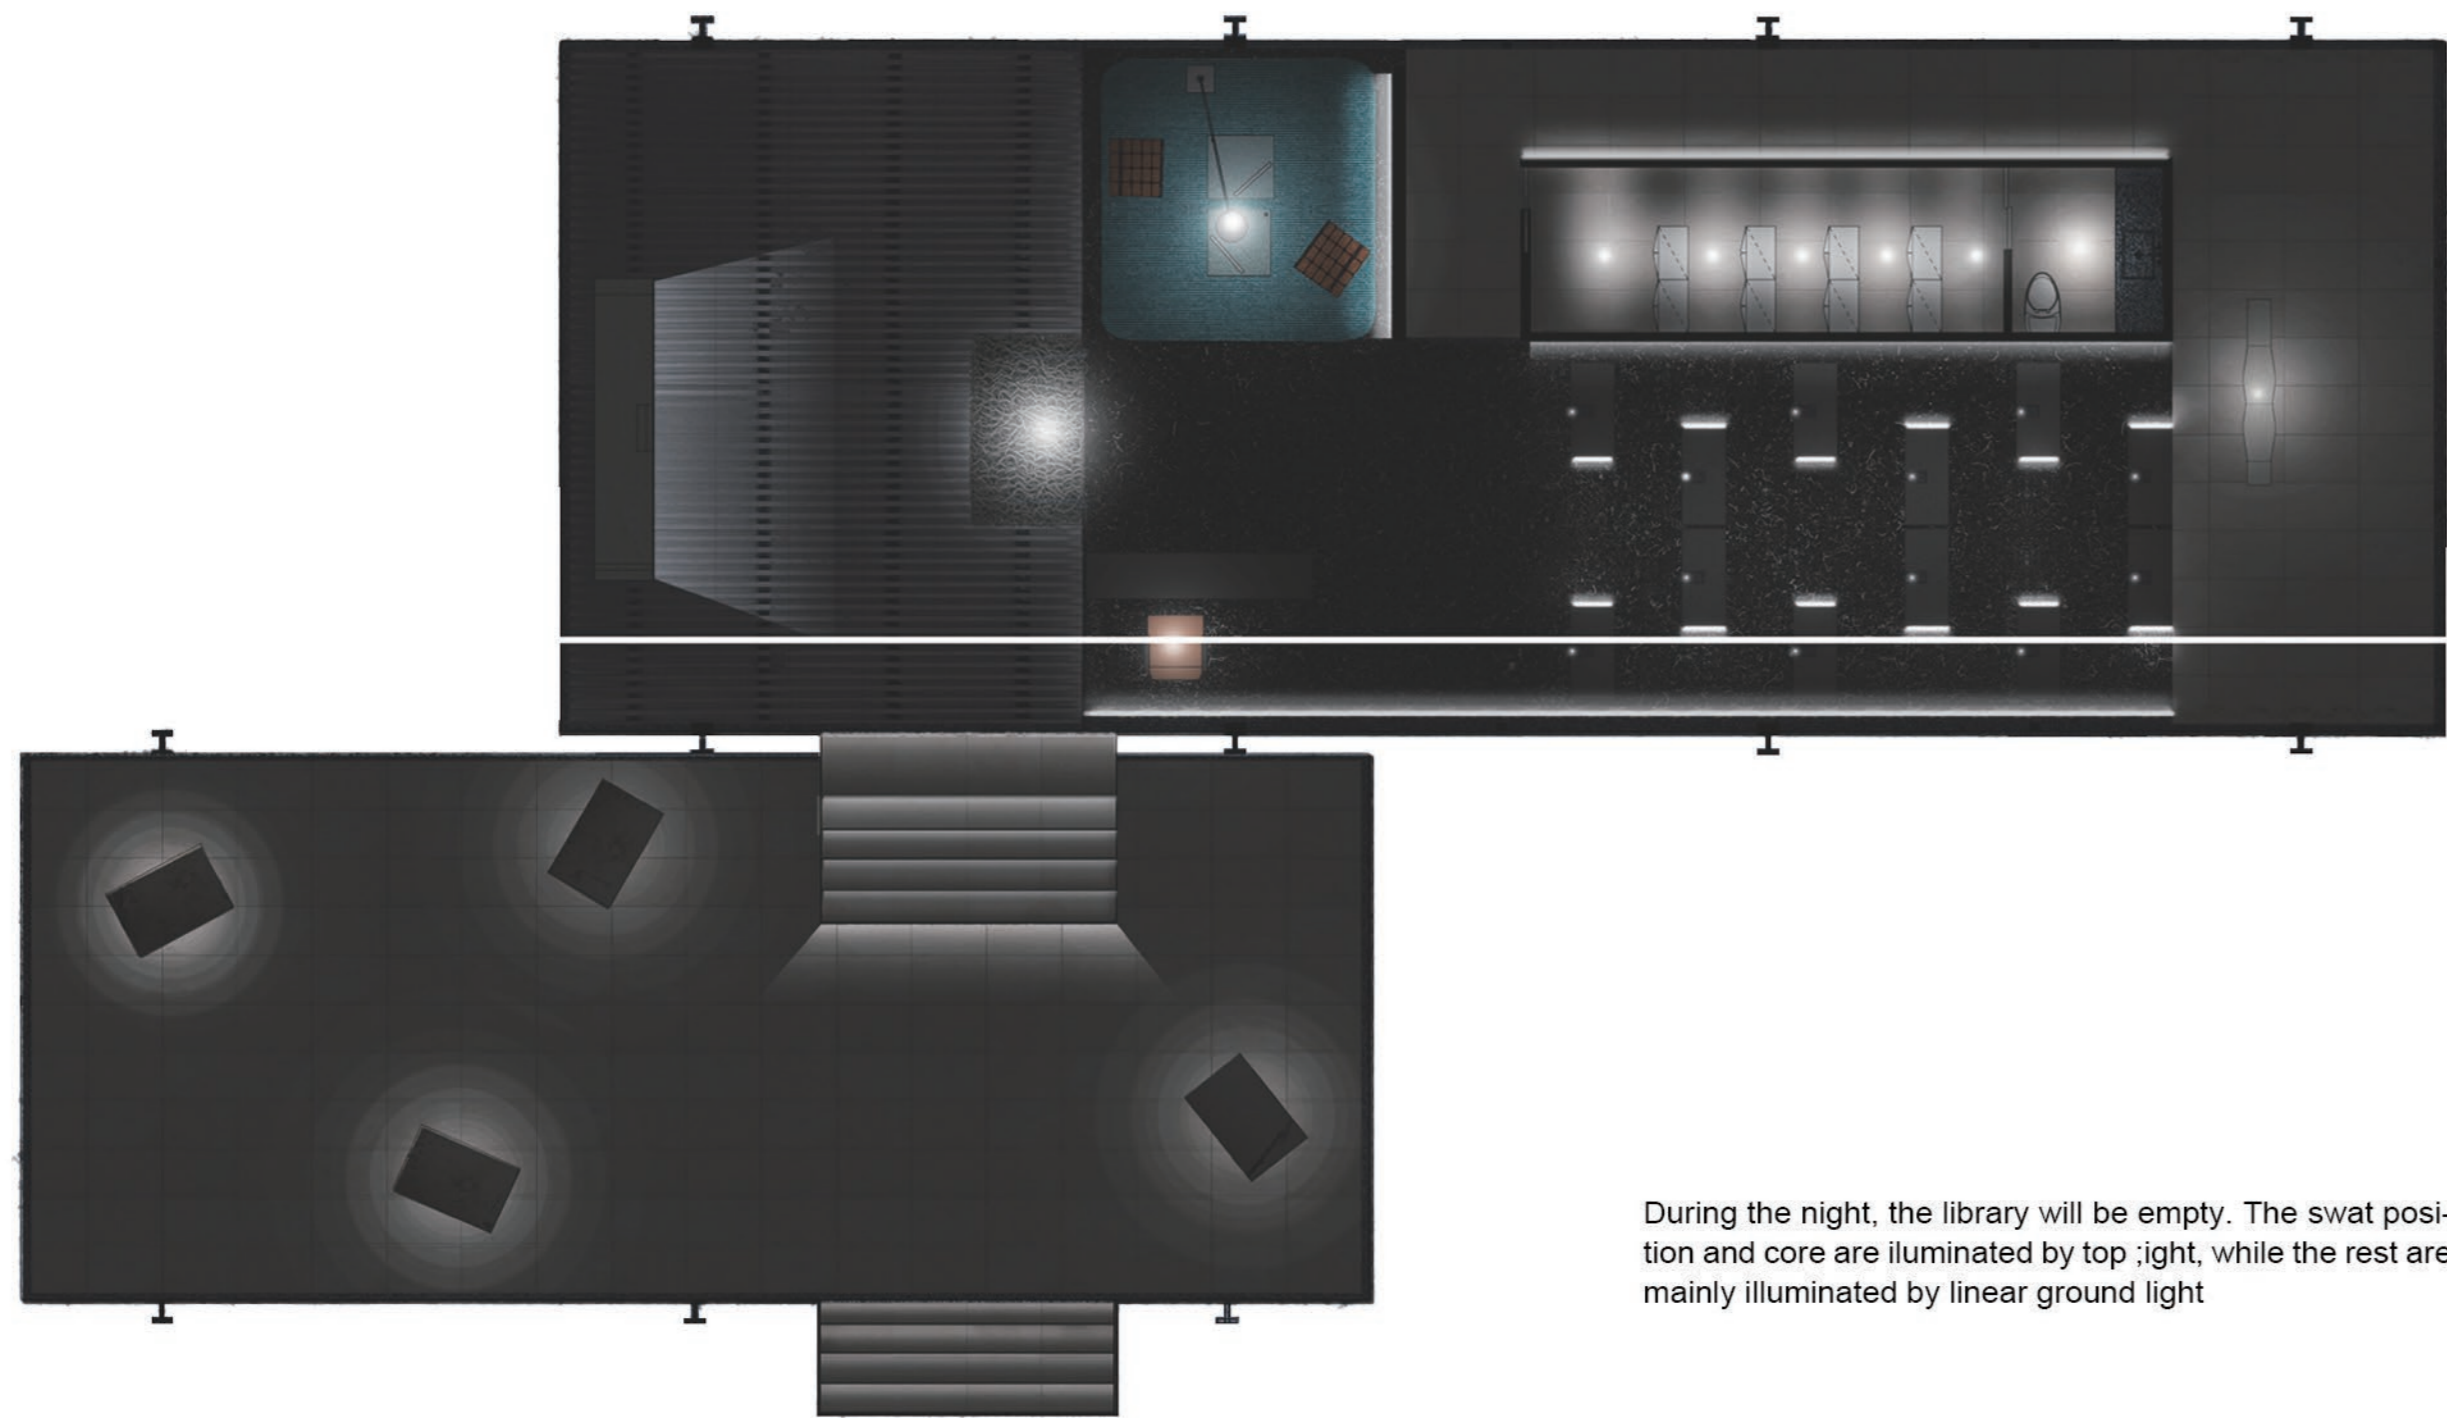

MONUMENTAL LIBRARY

INTERIOR RENOVATION OF FARNSWORTHHOUSE

FINISH PLAN

OUTDOOR AREA

The open platform will cover by snow for a long time, we choose the furniture designed by rick owens with stone finishes, creating a monumental atmosphere for the audience arriving at the library.

LIGHTING PLAN & SECTIONS

During the night, the library will be empty. The swat position and core are illuminated by top light, while the rest are mainly illuminated by linear ground light

MEDIATE AREA

There is a service staff to take visitor's coat and bring them drinks

BOOKSHELF DESIGN & MODEL STUDY

The second area is the bookshelf area, where a total of 12 bookshelves are arranged. Each shelf is a monument, made of black granite. Only one book can be placed on each shelf, and the front and back of the book are illuminated. The facade of this area is made of crisscrossed grey bricks, which allow sunlight to reach the interior through small holes, and the crisscrossed brick areas are also diffused by angles and reflections.

MEDITATION AREA

Through the narrow, dark bookshelves, visitors arrive at the most open meditation area. A B&B Italian bench is in the center.

The front is the infinite light, behind is the past.

MIRROR AREA RENDERING