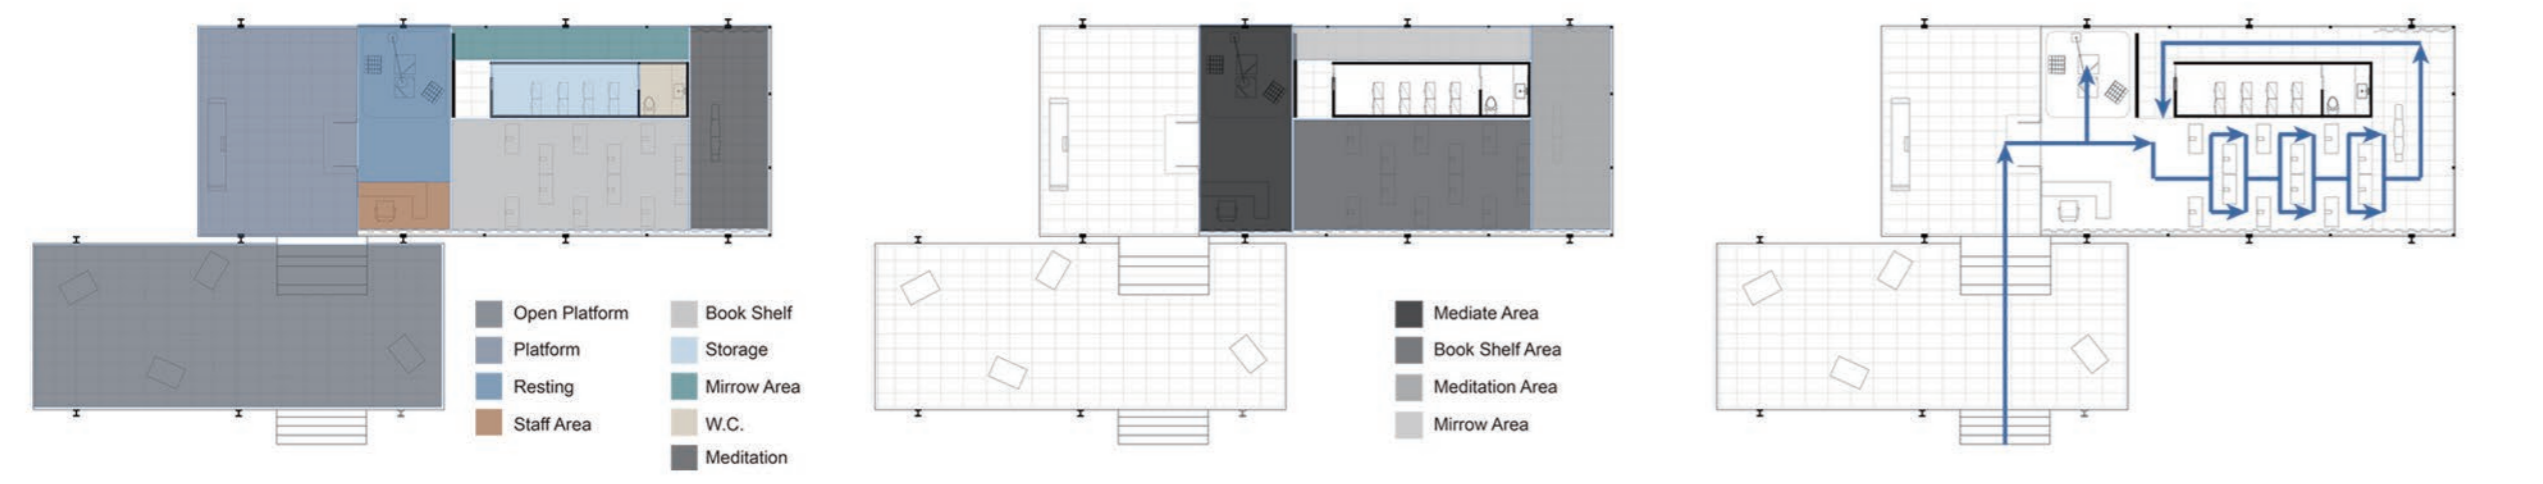

FINISH PLAN