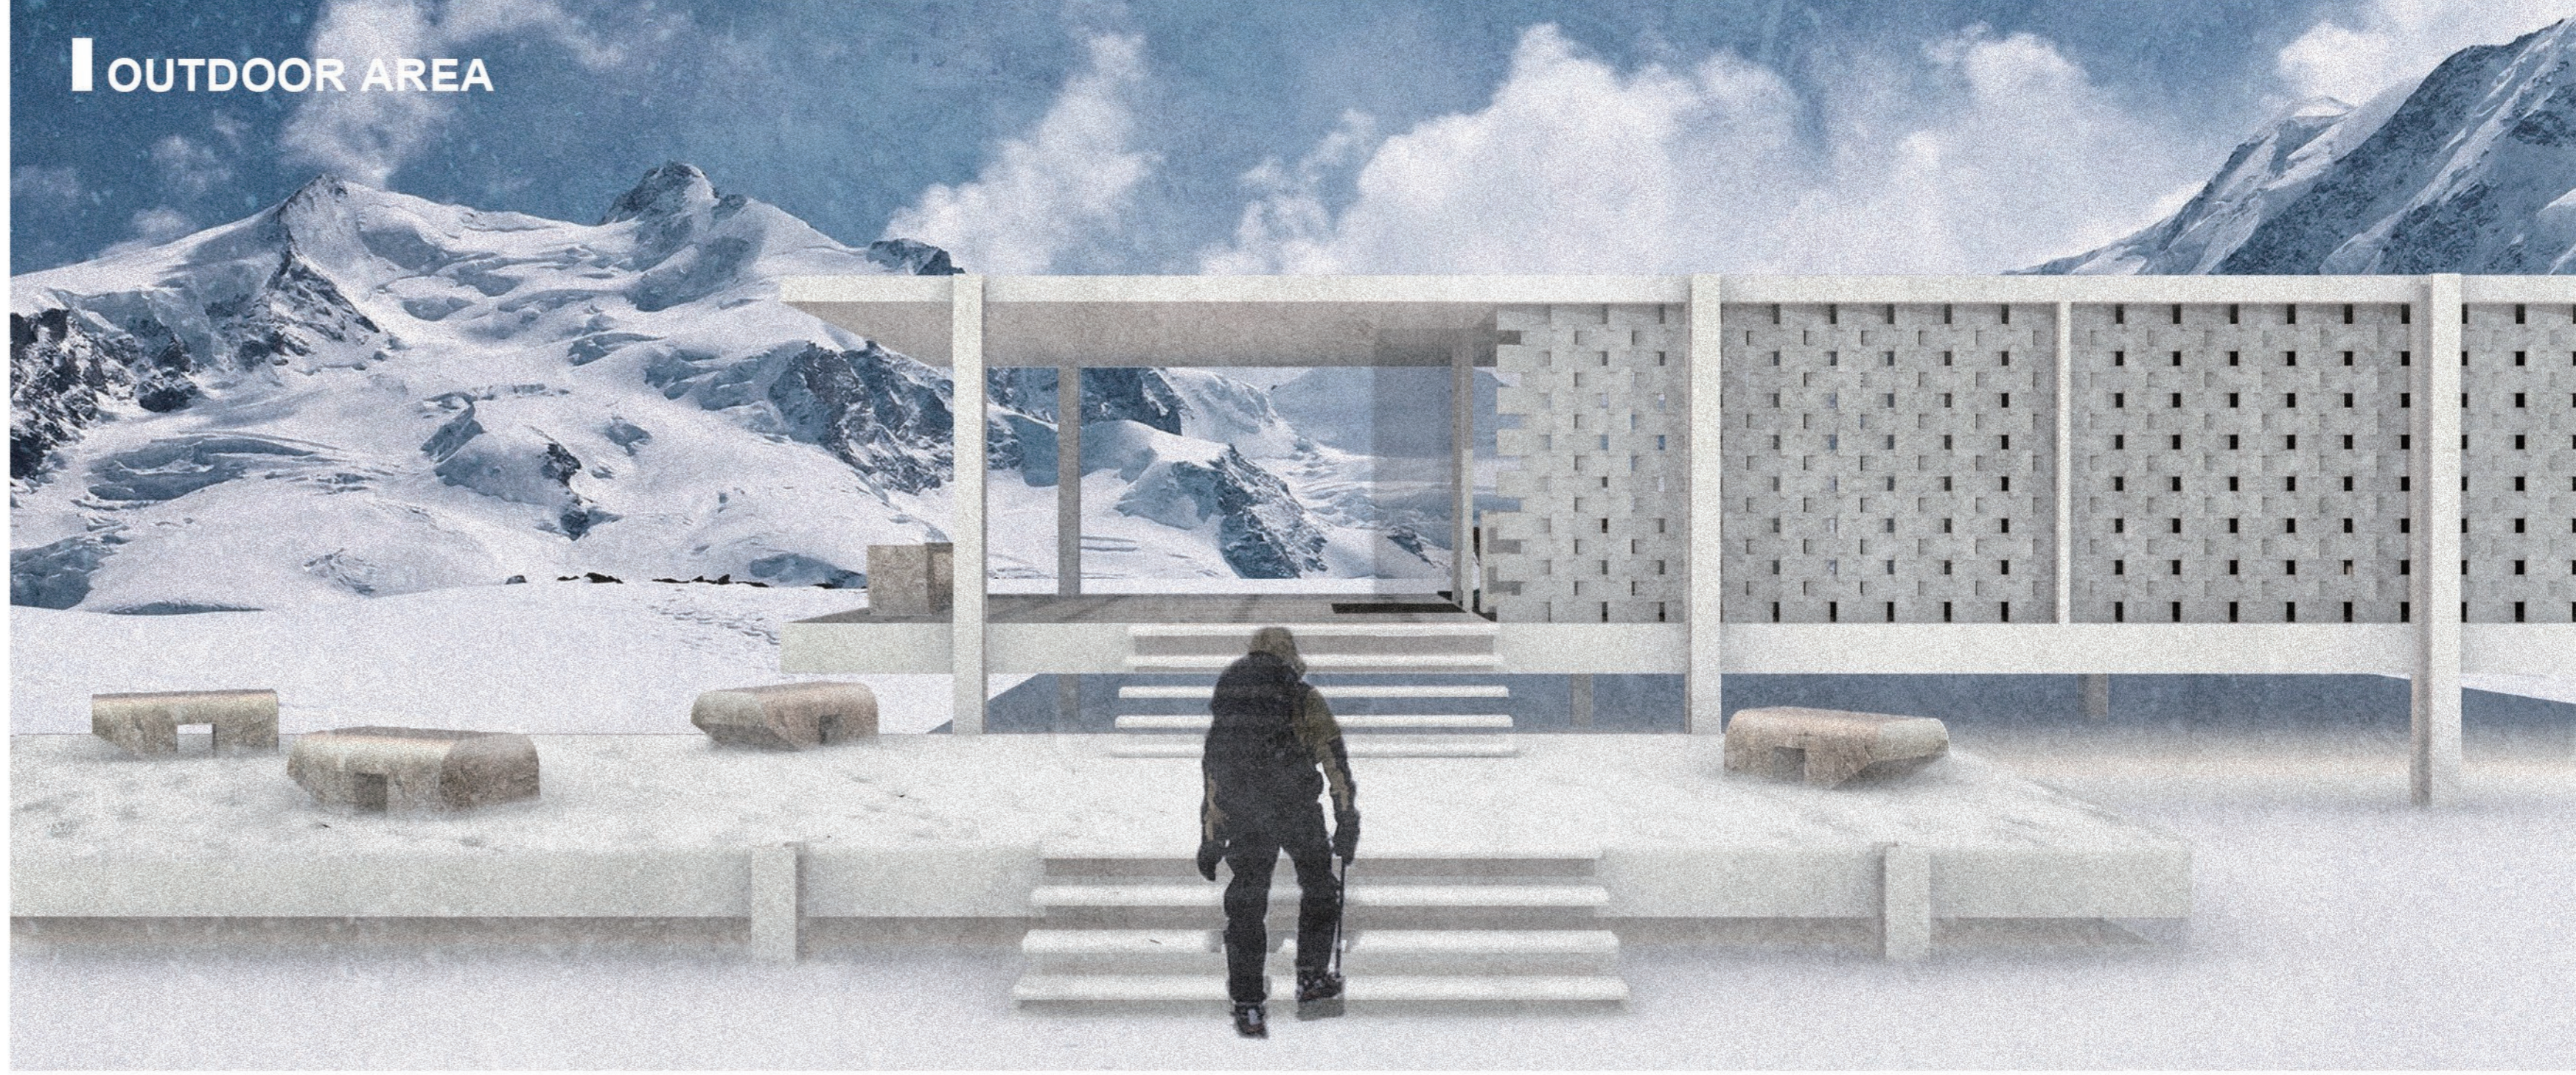

MONUMENTAL LIBRARY

INTERIOR RENOVATION OF FARNSWORTHHOUSE

FINISH PLAN

OUTDOOR AREA

The open platform will cover by snow for a long time, we choose the furniture designed by rick owens with stone finishes, creating a monumental atmosphere for the audience arriving at the library.

LIGHTING PLAN & SECTIONS

During the night, the library will be empty. The swat position and core are illuminated by top light, while the rest are mainly illuminated by linear ground light

MEDIATE AREA

There is a service staff to take visitor's coat and bring them drinks

BOOKSHELF DESIGN & MODEL STUDY

The second area is the bookshelf area, where a total of 12 bookshelves are arranged. Each shelf is a monument, made of black granite. Only one book can be placed on each shelf, and the front and back of the book are illuminated. The facade of this area is made of crisscrossed grey bricks, which allow sunlight to reach the interior through small holes, and the crisscrossed brick areas are also diffused by angles and reflections.

MEDITATION AREA

Through the narrow, dark bookshelves, visitors arrive at the most open meditation area. A B&B Italian bench is in the center.

The front is the infinite light, behind is the past.

MIRROR AREA RENDERING