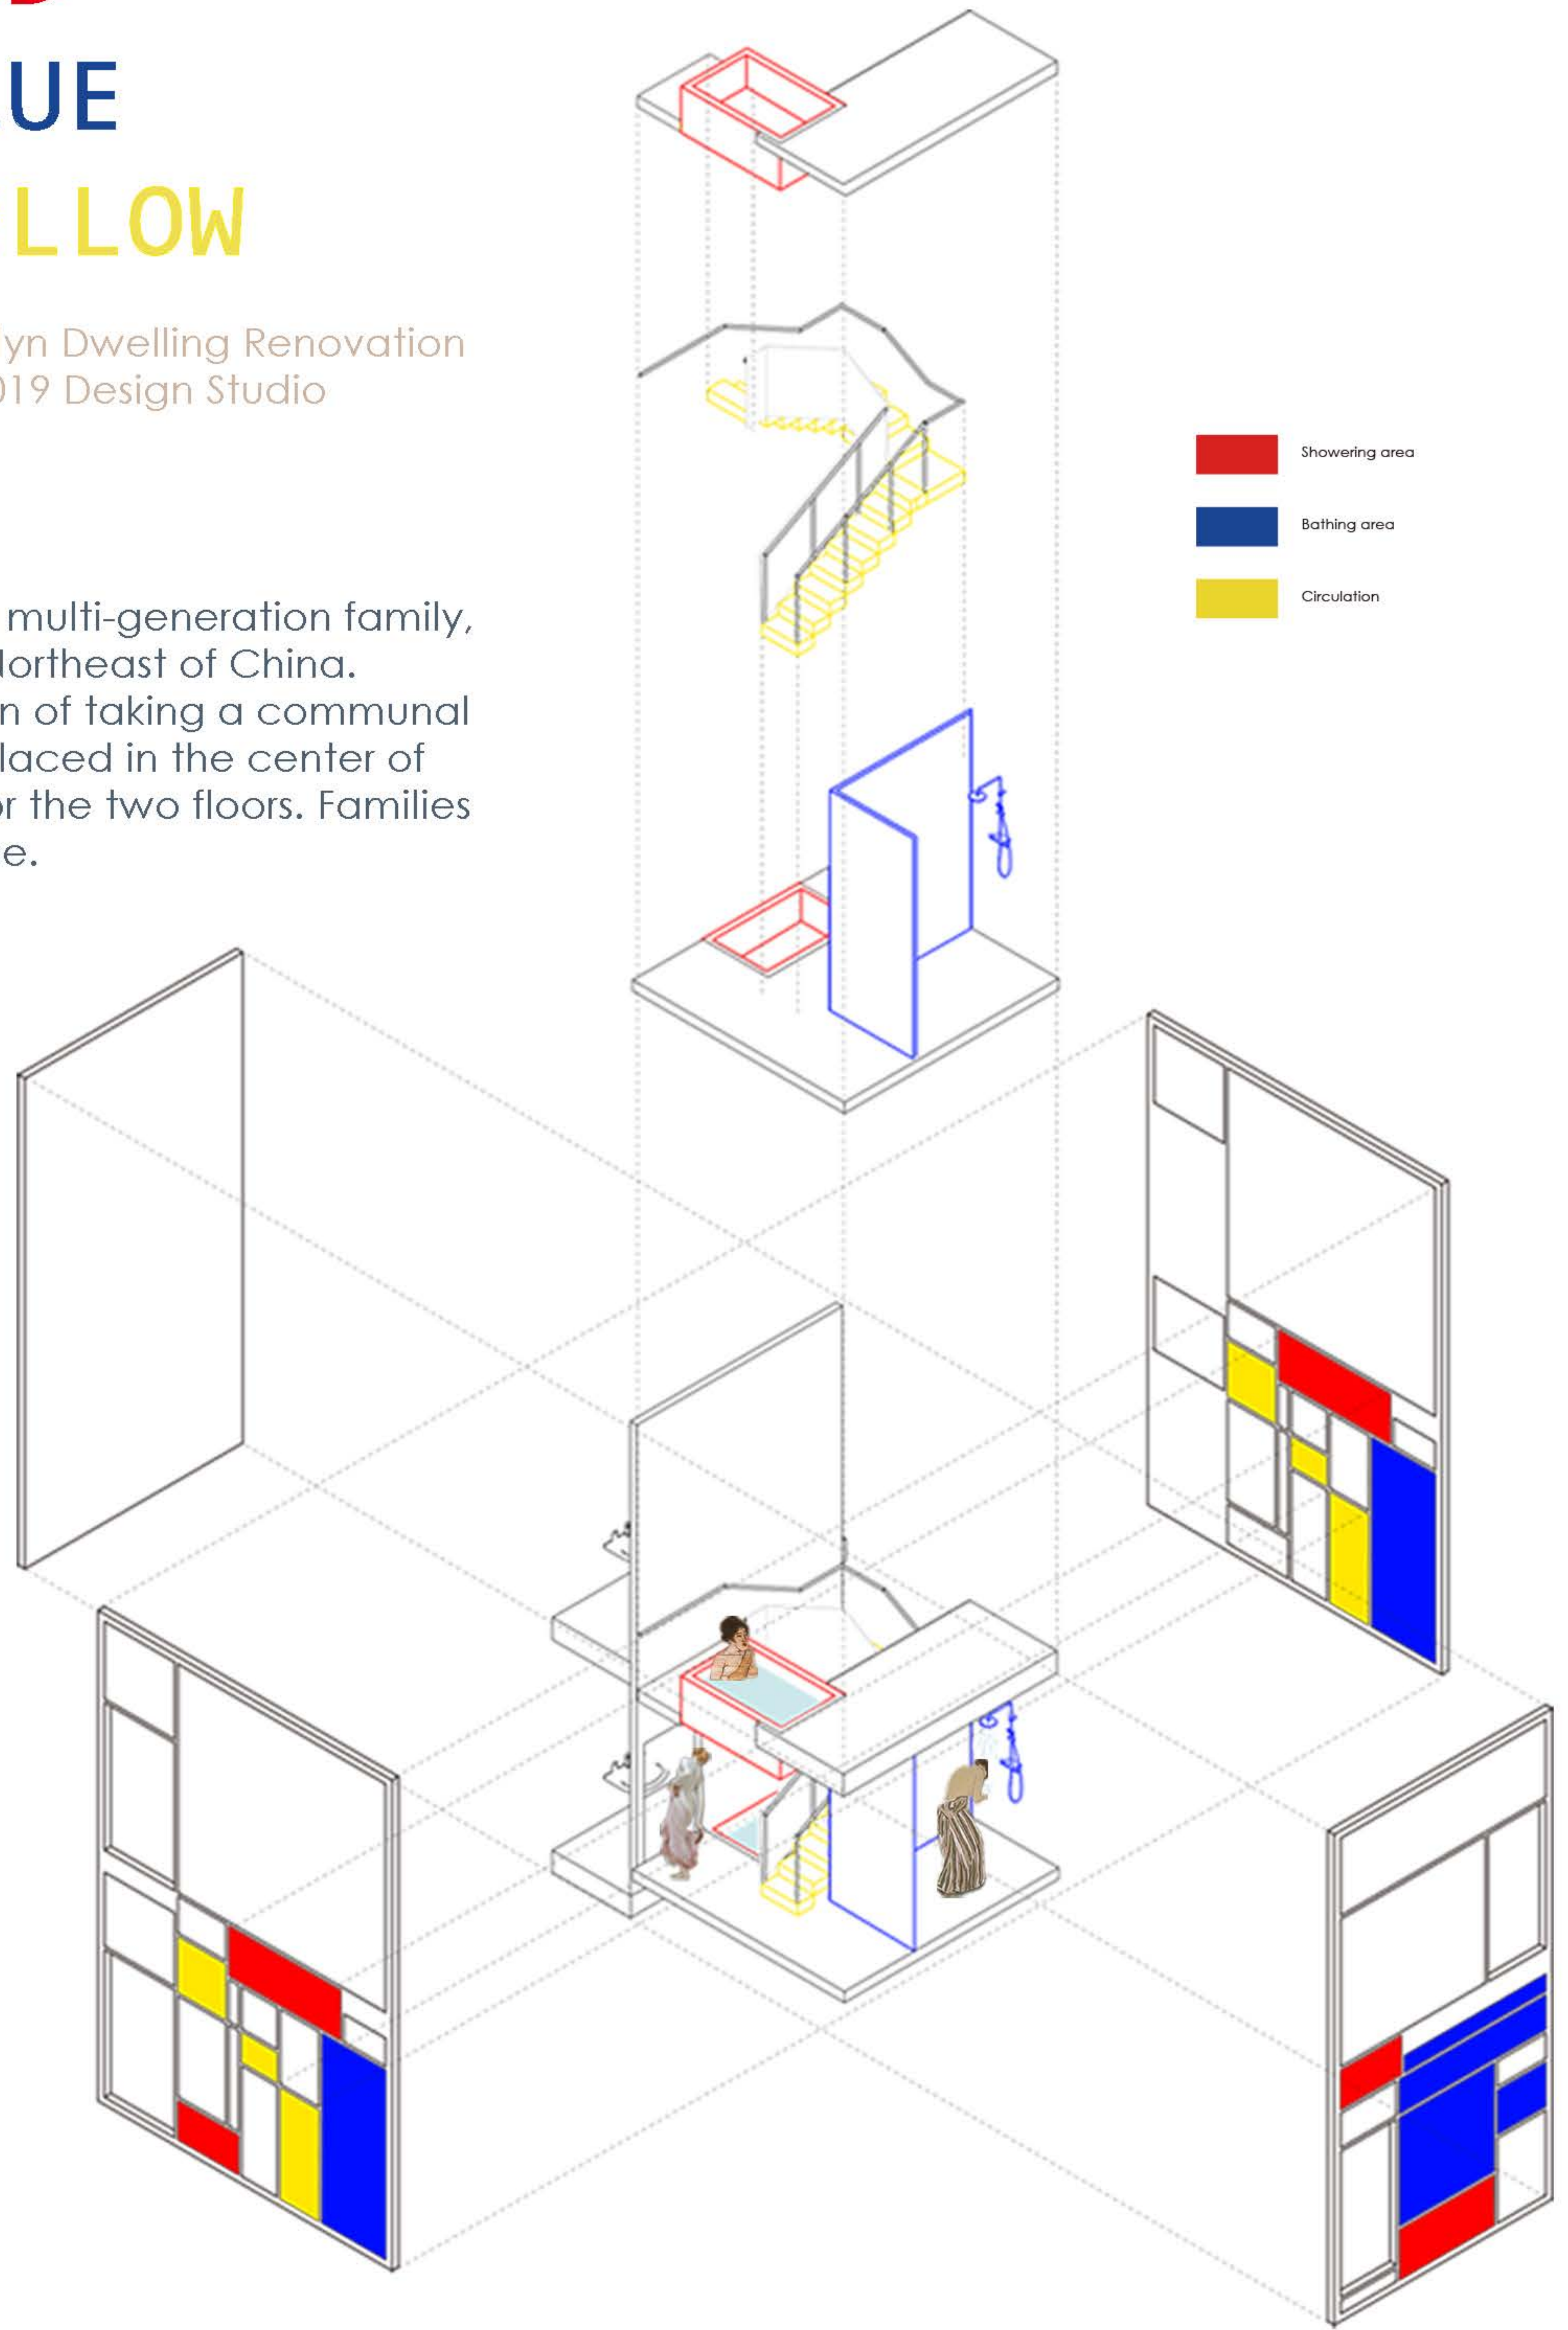

RED BLUE YELLOW

Brooklyn Dwelling Renovation
Fall 2019 Design Studio

The project is designed to meet the needs of a multi-generation family, who are from local community and also from Northeast of China. People from Northeast of China have a tradition of taking a communal bath with friends and family. The bathroom is placed in the center of the dwelling and also works as a connection for the two floors. Families can easily access the bathroom from any space.

reading area