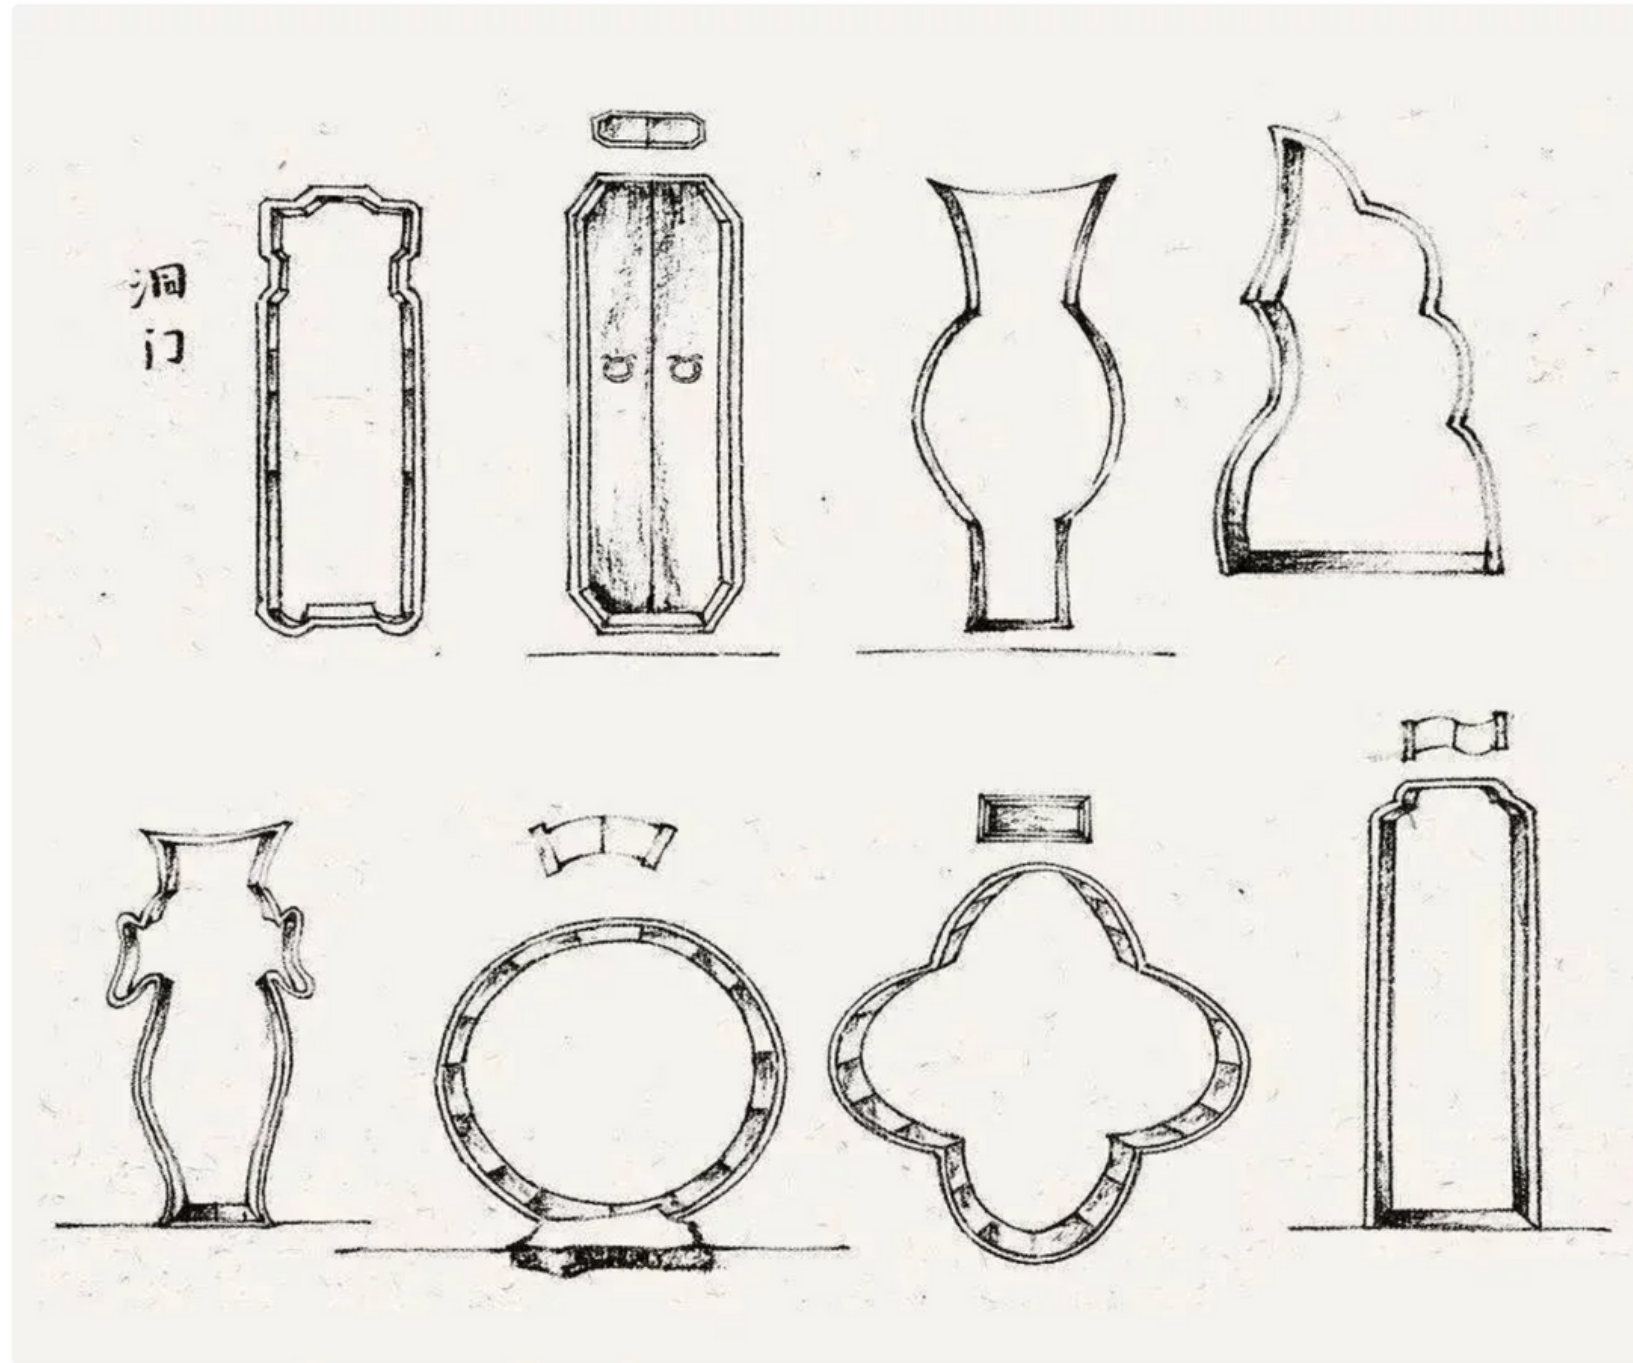

Examples of Chinese Ornament

- By Owen Jones
- Published in 1867
- More of a design sourcebook, purely descriptive and lacked understanding of meaning behind motifs

How to Read Chinese Ceramics

- By Denise Leidy
- Published in 2015
- Drawing from collections at the Met
- Explains and interprets motifs

刘敦桢先生在《苏州古典园林》中对此有较为全面的概括:洞门的形式有圆、横长、直长、圭形、长六角、正八角、长八角、定胜、海棠、桃、葫芦、秋叶、汉瓶等多种,而每种又有不少变化,代表了天地自然符号、植物花卉和器物符号等。下面我们就来认识苏州园林中常见的几种洞门!

Hidden Symbolism in Chinese Decoration

LEIWEN 雷紋

Also known as the thunder pattern, or the meander pattern in the West, the leiwen symbolizes life giving rain and abundance to farming people.

RUYI 如意紋

Meaning "as desired" or "as you wish," the ruyi is usually depicted with a long S-shaped handle and a head fashioned like a cloud or mushroom.

DRAGON 龍

Arguably the most well-known motif in Chinese art, the dragon symbolises the Emperor of China and is emblematic of male prowess, strength and divine rule. According to Chinese mythology, they rise up from the sea and create storm clouds that bring fertility to the land.